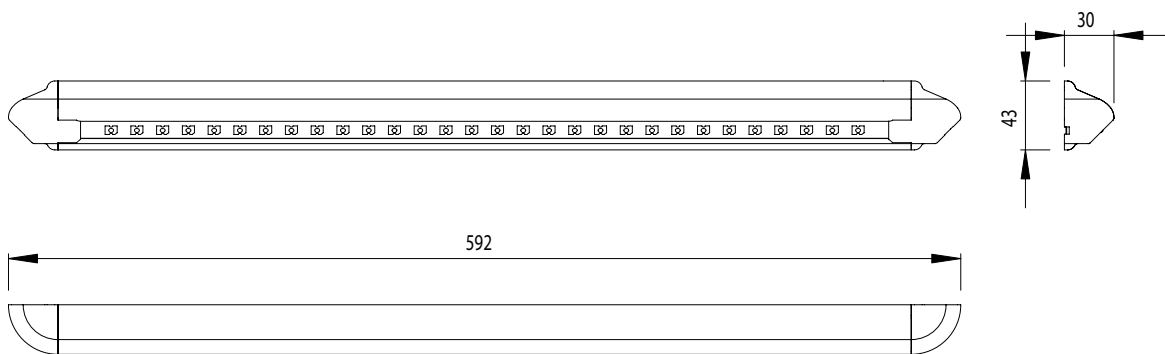

■ **Astro (LL2)**

- 30 x long life high intensity LEDs
- Waterproof to IP67
- Uses 5 times less power than a 10w halogen

Internal View

|| See technical specifications overleaf >>>

Available from:

**ASTRO
(LL2)**

Labcraft have designed one of the most revolutionary awning lights to be launched this decade. By utilising 30 x high intensity super flux LEDs encapsulated in a weatherproof casing, the ASTRO will give you a brand new awning light solution which is both very bright and extremely energy efficient. At one metre the ASTRO will give you a light reading of 35 Lux, which is the equivalent to a 10w halogen bulb, but uses 5 times less power compared to a halogen of this wattage, so it can be left on for much longer without draining the battery. The ASTRO is also around twice the width of a standard awning light thereby increasing the spread of light along the side of the caravan offering greater external illumination.

**ASTRO
(LL2)**

SPECIFICATION

ALL DIMENSIONS HAVE A TOLERANCE OF +/- 1mm

		LL2	LL2/2
Model No		LL2	LL2/2
Supply Voltage	Vdc	12	24
Voltage Range	Vdc	10 to 16	20 to 32
Average Current	A	0.18	0.09
LUX @ 1 Metre	LUX	35	35
Tube/Bulb/LEDs	W	2.2W	2.2W
Weight	Kg	0.44	0.44
Temp. Range	°C	-30 to +40	-30 to +40