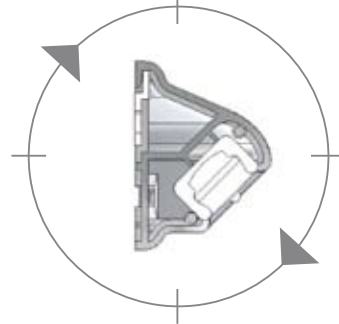

■ **Astro (LL2)**

- 30 x long life high intensity LEDs
- Waterproof to IP67
- Uses 5 times less power than a 10w halogen

Internal View

|| See technical specifications overleaf >>>

Available from:

**ASTRO
(LL2)**

Labcraft have designed one of the most revolutionary awning lights to be launched this decade. By utilising 30 x high intensity super flux LEDs encapsulated in a weatherproof casing, the ASTRO will give you a brand new awning light solution which is both very bright and extremely energy efficient. At one metre the ASTRO will give you a light reading of 35 Lux, which is the equivalent to a 10w halogen bulb, but uses 5 times less power compared to a halogen of this wattage, so it can be left on for much longer without draining the battery. The ASTRO is also around twice the width of a standard awning light thereby increasing the spread of light along the side of the caravan offering greater external illumination.