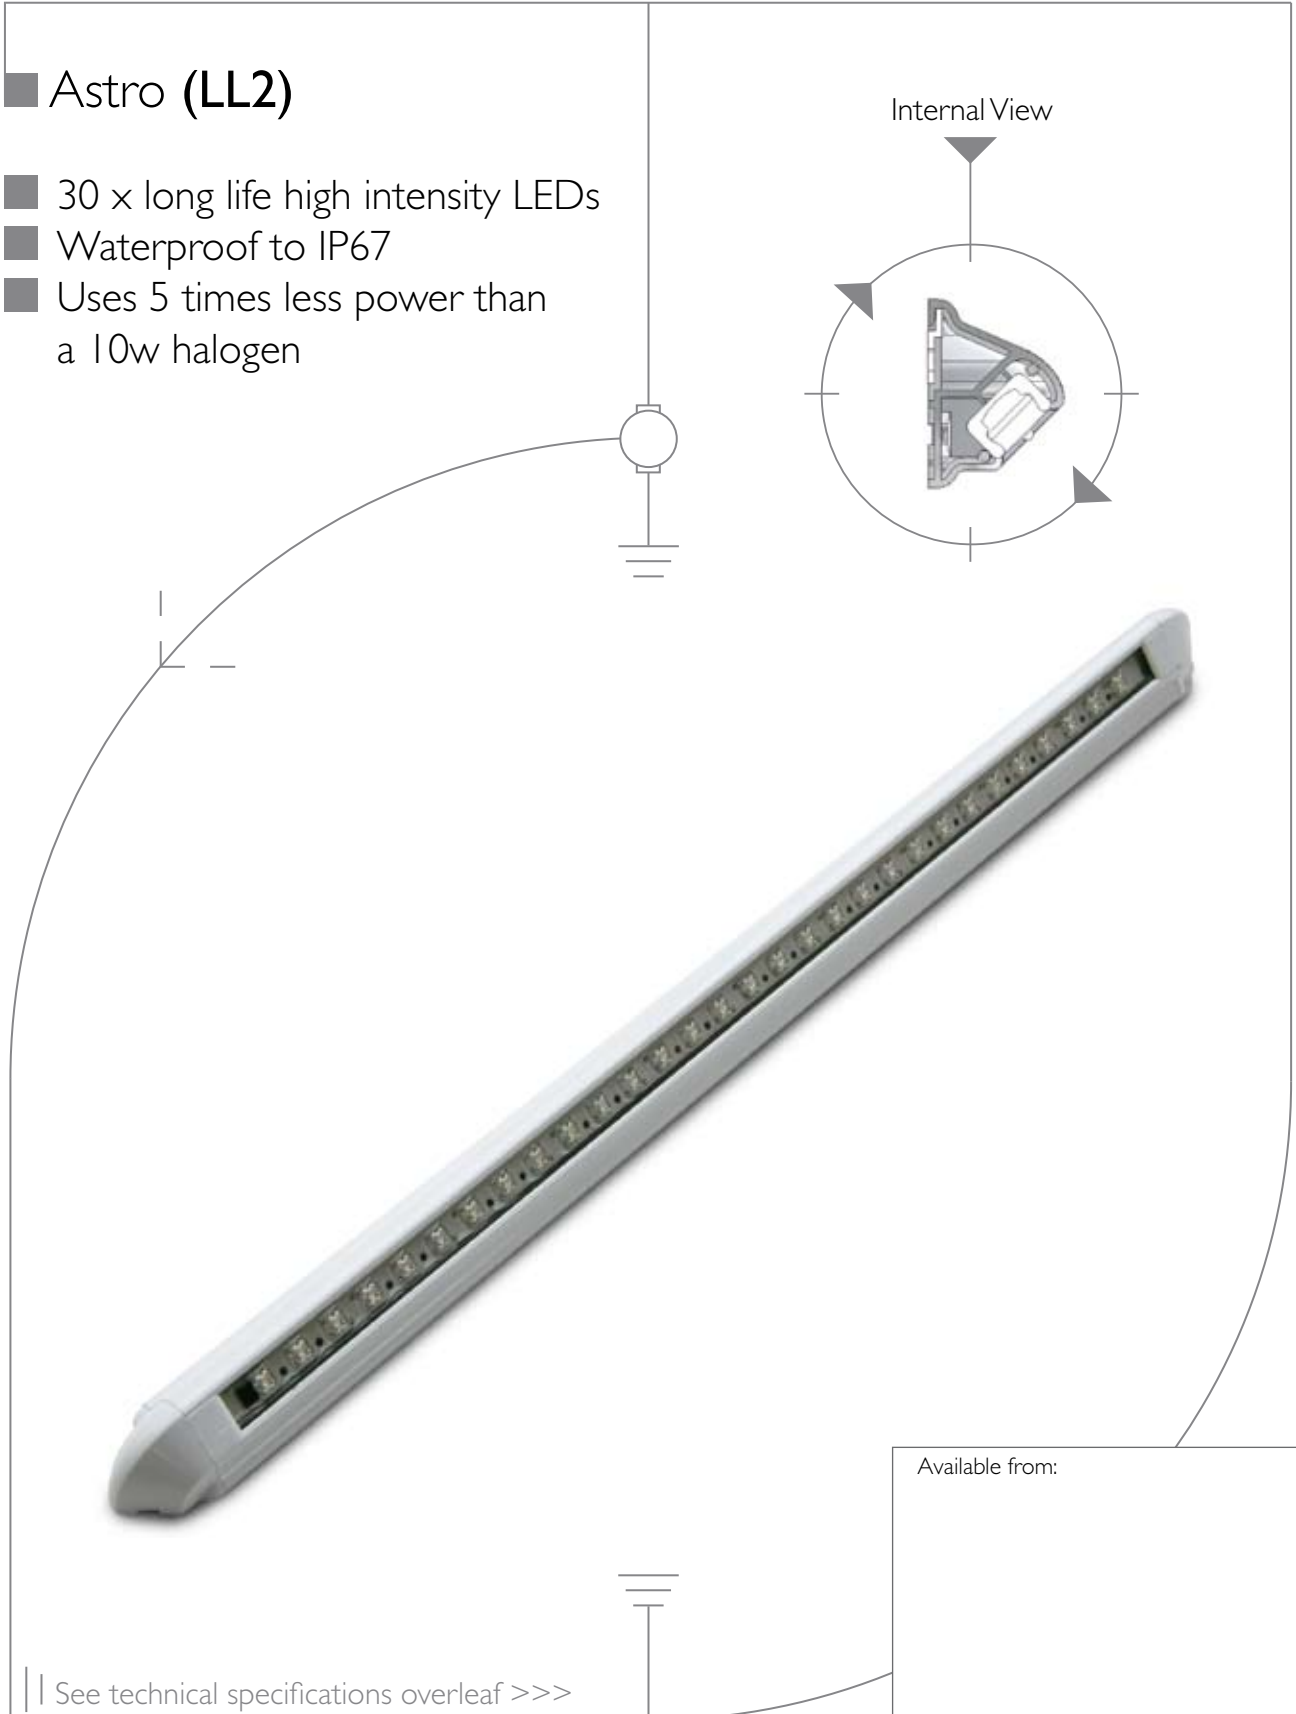

■ **Astro (LL2)**

- 30 x long life high intensity LEDs
- Waterproof to IP67
- Uses 5 times less power than a 10w halogen

Internal View

|| See technical specifications overleaf >>>

Available from:

**ASTRO
(LL2)**

Labcraft have designed one of the most revolutionary awning lights to be launched this decade. By utilising 30 x high intensity super flux LEDs encapsulated in a weatherproof casing, the ASTRO will give you a brand new awning light solution which is both very bright and extremely energy efficient. At one metre the ASTRO will give you a light reading of 35 Lux, which is the equivalent to a 10w halogen bulb, but uses 5 times less power compared to a halogen of this wattage, so it can be left on for much longer without draining the battery. The ASTRO is also around twice the width of a standard awning light thereby increasing the spread of light along the side of the caravan offering greater external illumination.

**ASTRO
(LL2)**

SPECIFICATION

ALL DIMENSIONS HAVE A TOLERANCE OF +/- 1mm

		LL2	LL2/2
Model No		LL2	LL2/2
Supply Voltage	Vdc	12	24
Voltage Range	Vdc	10 to 16	20 to 32
Average Current	A	0.18	0.09
LUX @ 1 Metre	LUX	35	35
Tube/Bulb/LEDs	W	2.2W	2.2W
Weight	Kg	0.44	0.44
Temp. Range	°C	-30 to +40	-30 to +40